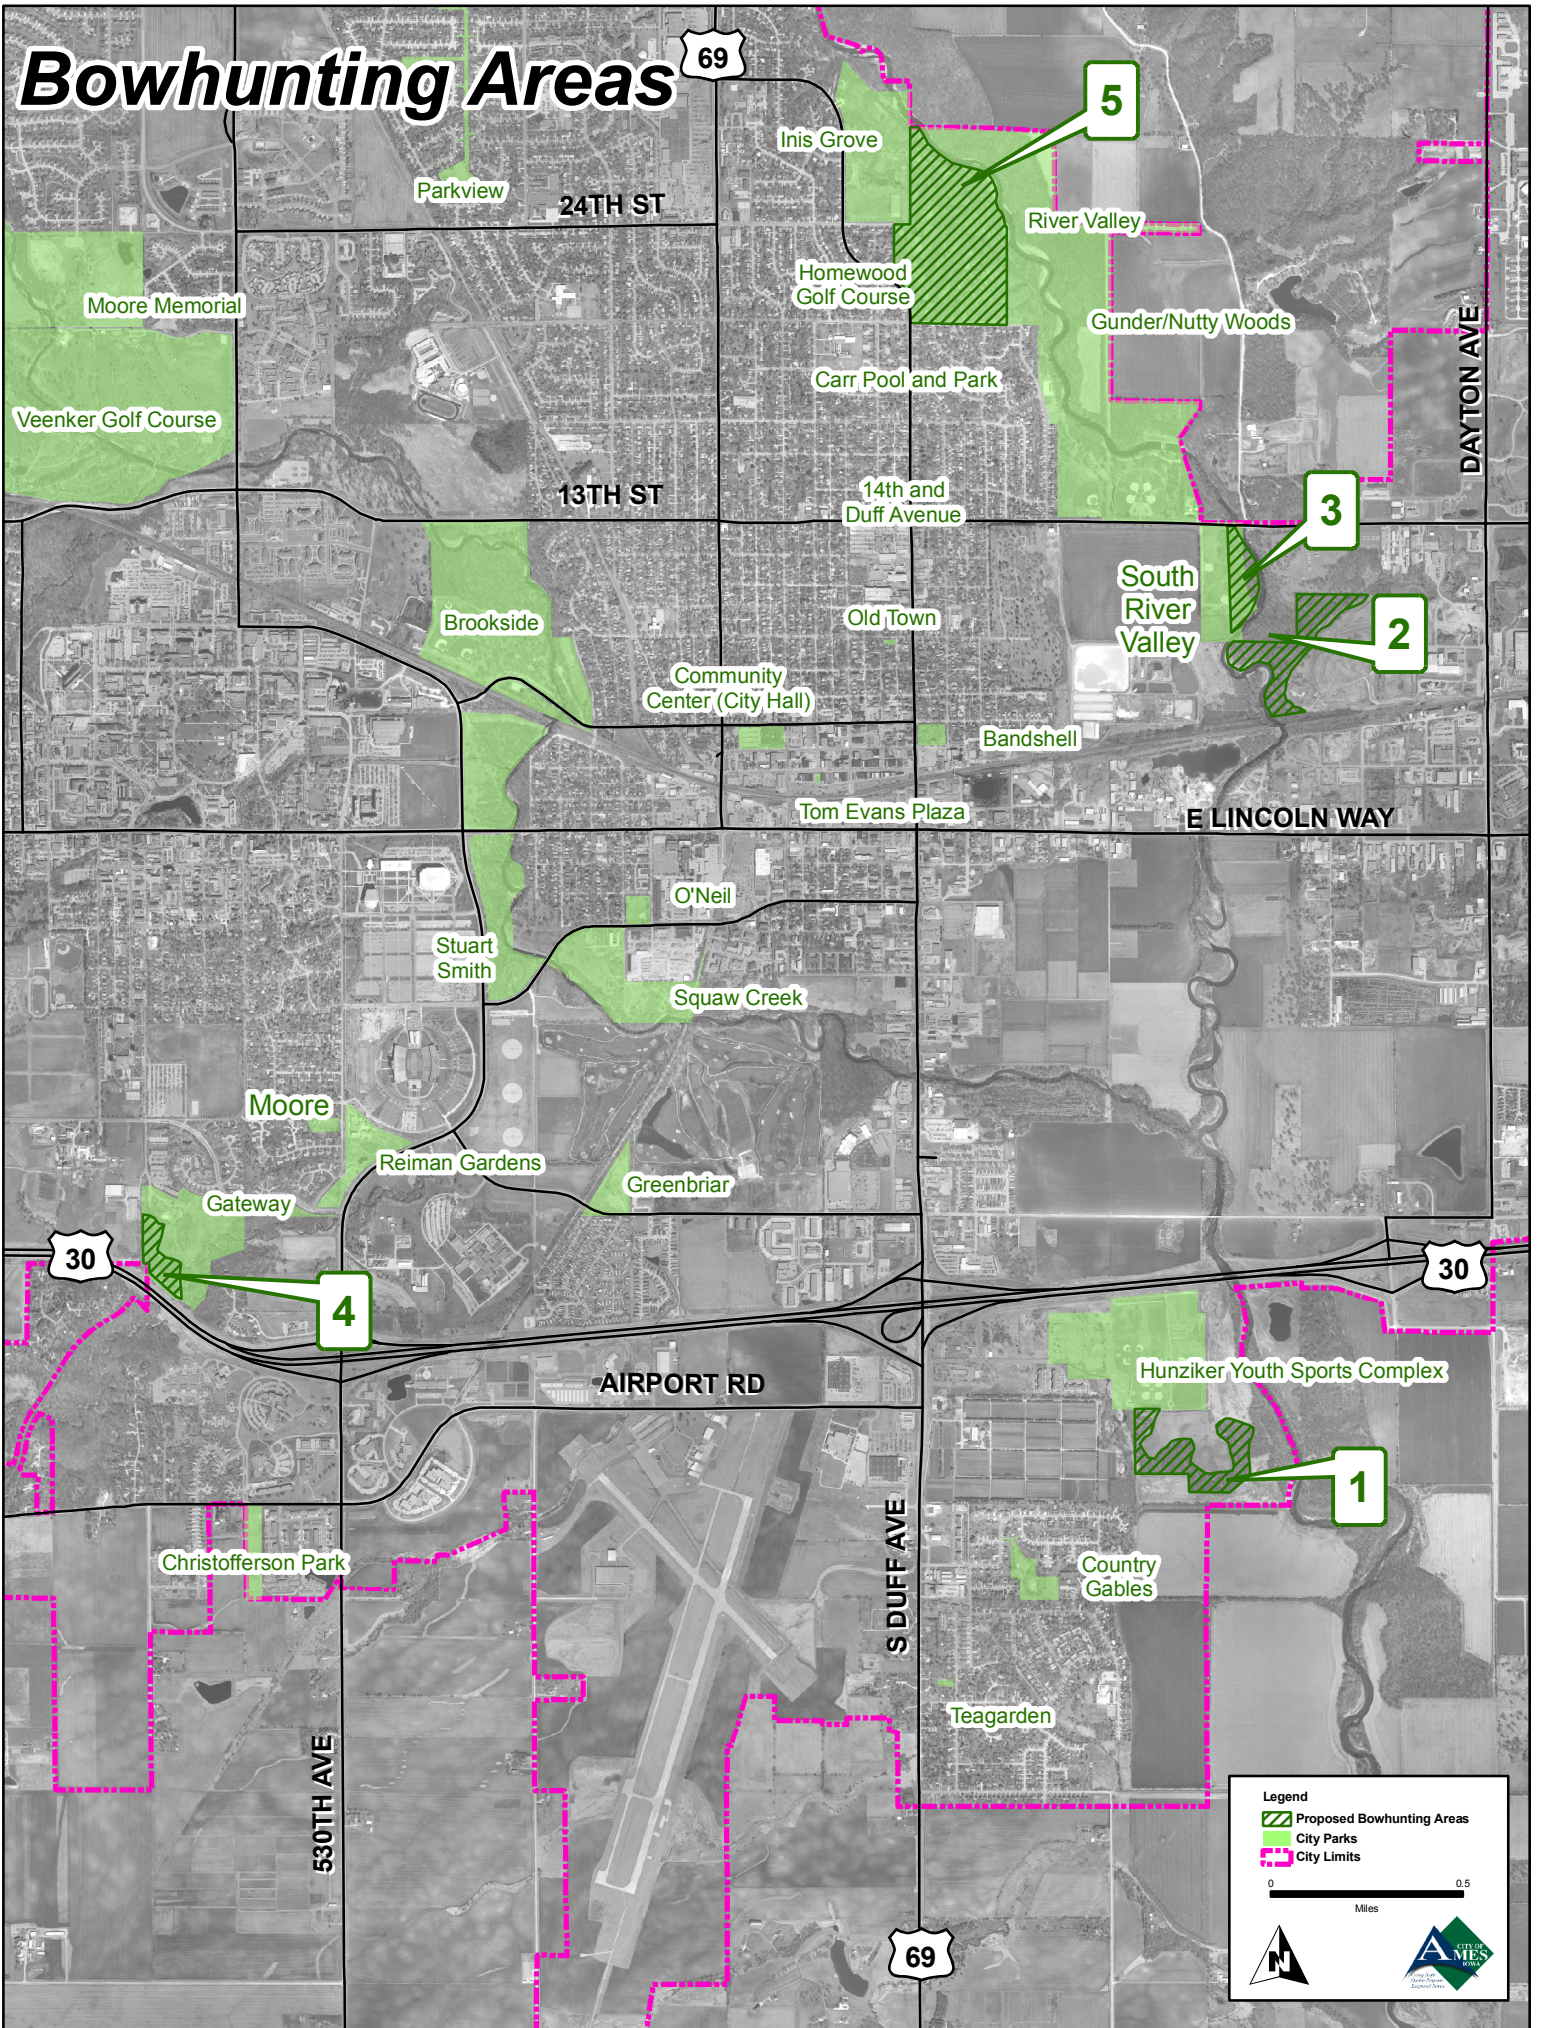

Bowhunting Areas

Legend

- Proposed Bowhunting Areas
- City Parks
- City Limits

0 0.5
Miles