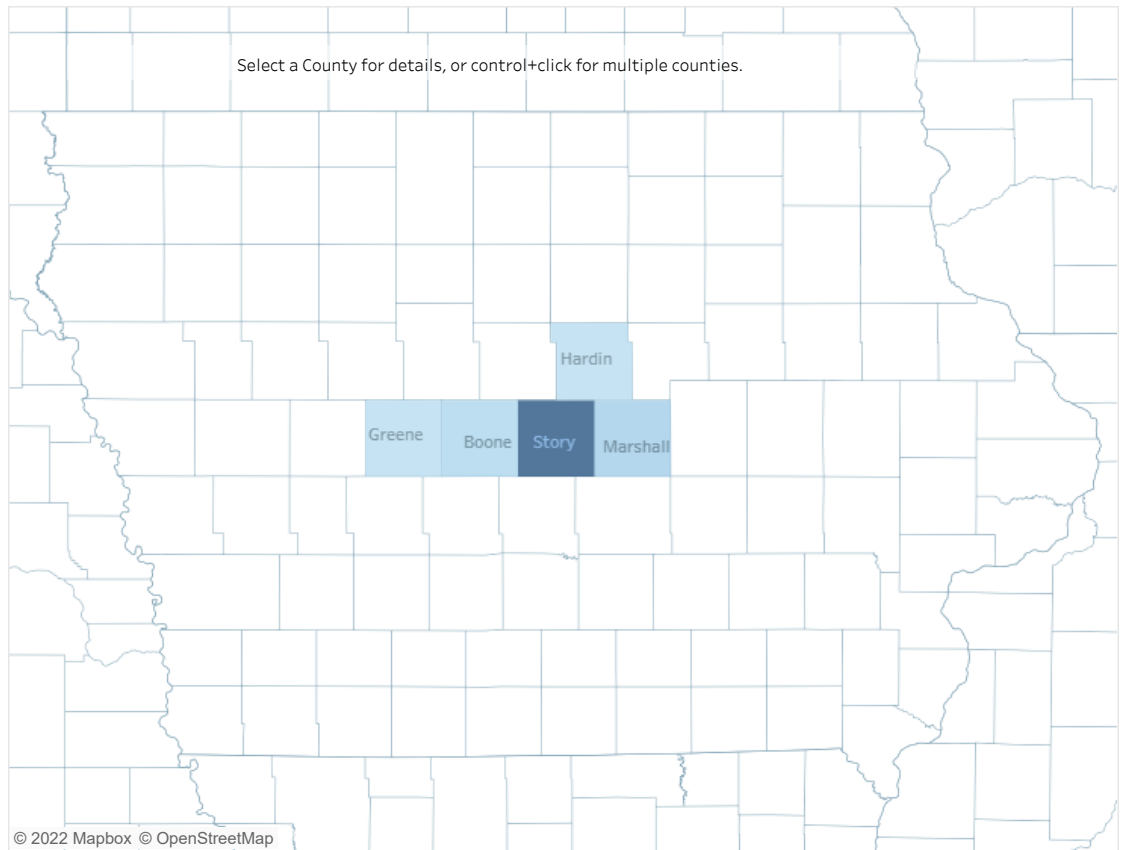

Year
2022

2022 Point in Time

Total of the area selected on the map

Point in Time total	119
Sheltered Point in Time total	88
Unsheltered Point in Time total	31
Total For the Year	1,212

Institute for Community Alliances

ICA Central Office

1111 9th St. #380, Des Moines, IA 50314

Contact Us

Alaska (<https://icalliances.org/contact-alaska>) | Atlanta, Georgia (<https://icalliances.org/contact-atlanta-georgia>) | Boise City / Ada County (<https://www.icalliances.org/contact-boise>) | Iowa (<https://icalliances.org/contact-iowa>) | Minnesota (<https://icalliances.org/contact-minnesota>) | Missouri (<https://icalliances.org/contact-missouri>) | New Hampshire (<https://www.icalliances.org/nh-contact-location>) | North Dakota (<https://www.icalliances.org/contact-north-dakota>) | Omaha/Council Bluffs (<https://icalliances.org/contact-omaha-council-bluffs>) | Rock River