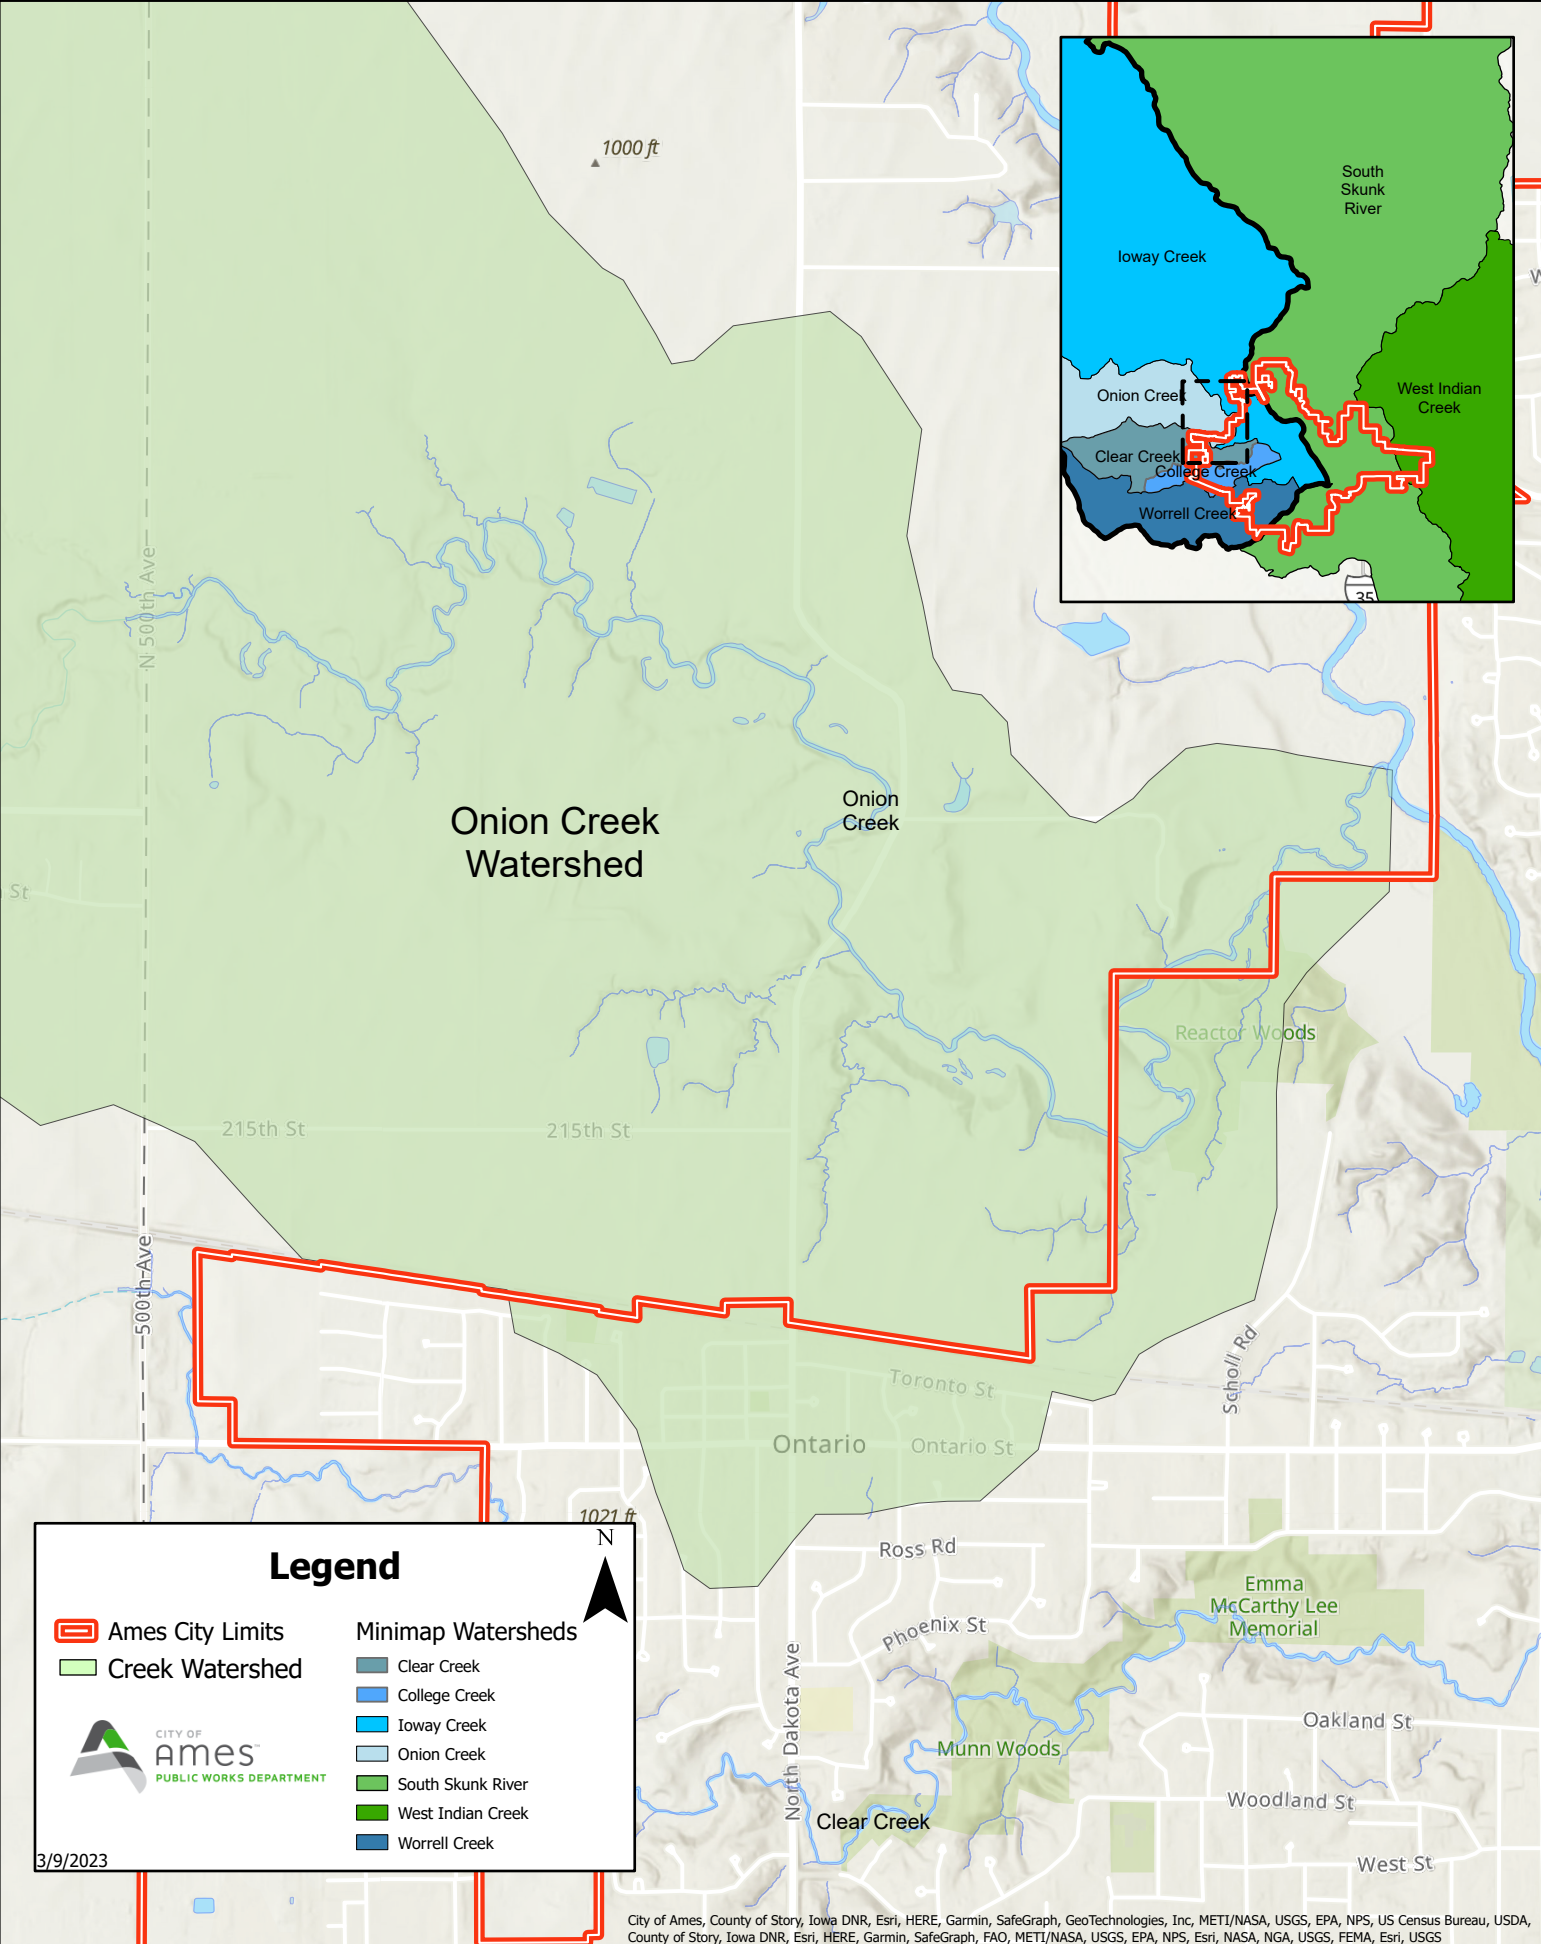

Onion Creek Watershed