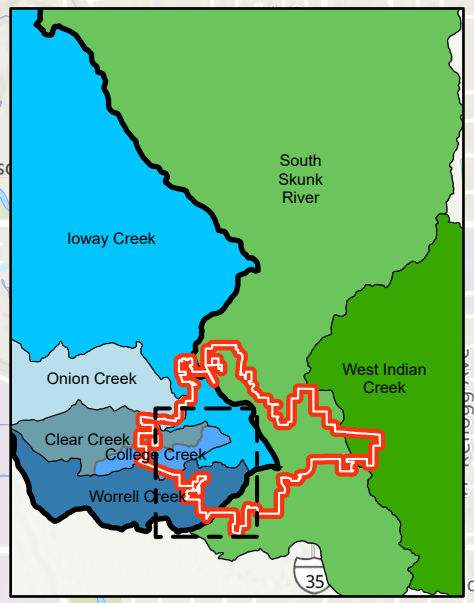

Worrell Creek Watershed

Legend

- Ames City Limits
- Creek Watershed

Minimap Watersheds

- Clear Creek
- College Creek
- Ioway Creek
- Onion Creek
- South Skunk River
- West Indian Creek
- Worrell Creek

CITY OF Ames™
PUBLIC WORKS DEPARTMENT

3/9/2023

County of Story, Iowa DNR, Esri, HERE, Garmin, SafeGraph, FAO, METI/NASA, USGS, EPA, NPS, Esri, NASA, NGA, USGS, FEMA, Esri, USGS, Iowa State University, City of Ames, County of Story, Iowa DNR, Esri, HERE, Garmin, SafeGraph, GeoTechnologies, Inc, METI/NASA, USGS, EPA, NPS, US Census Bureau, USDA