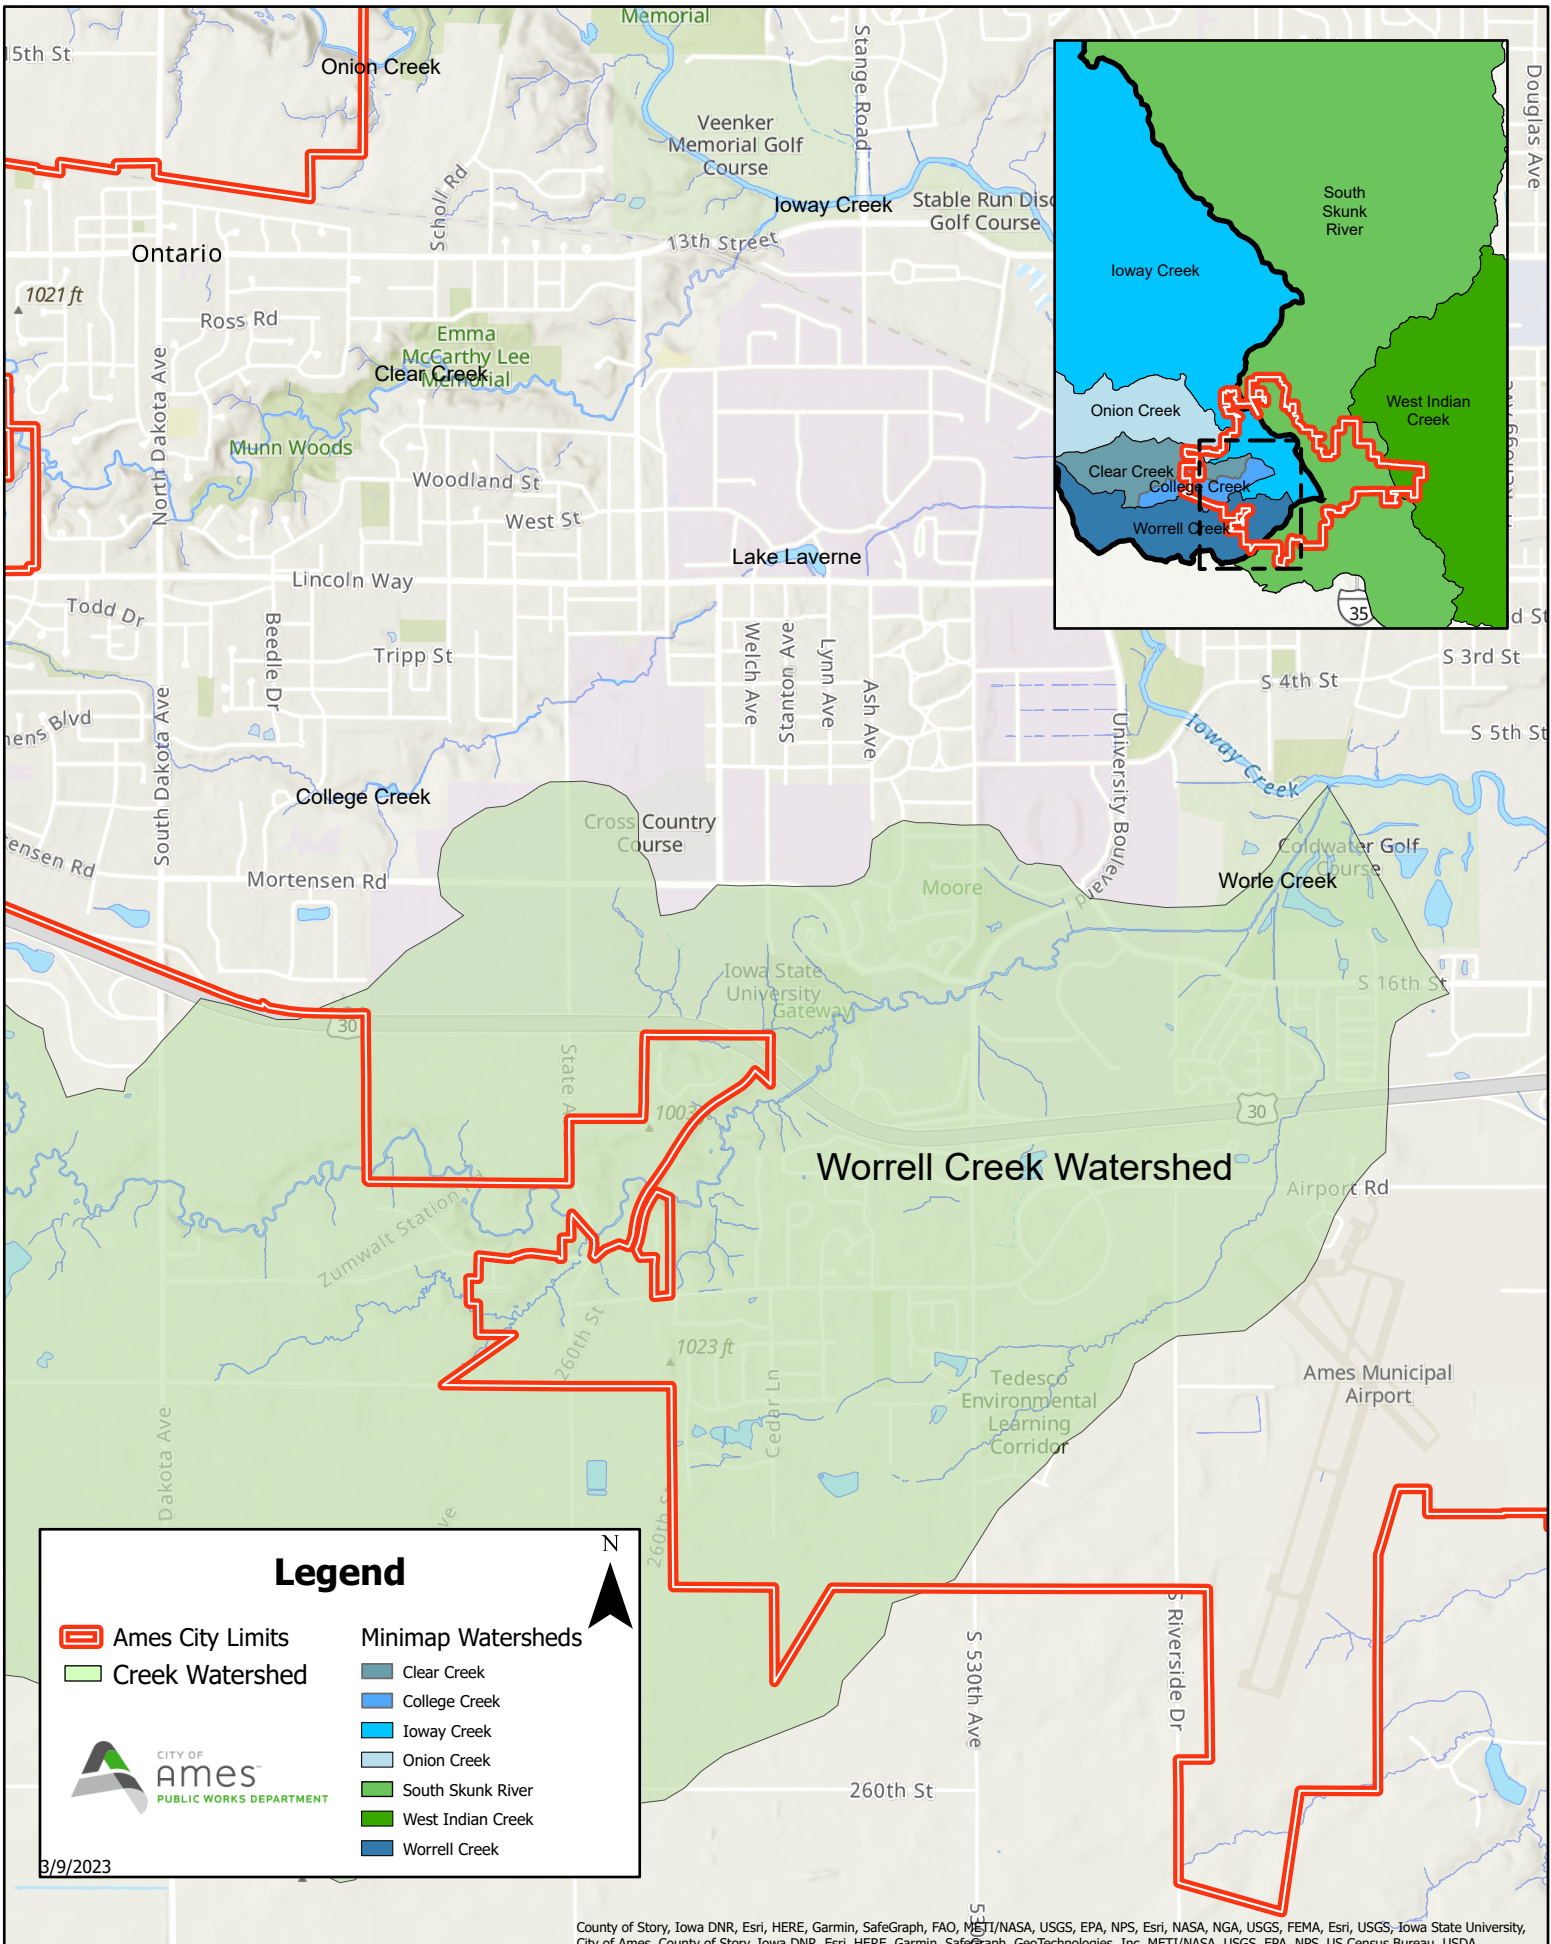

Worrell Creek Watershed

Legend

- Ames City Limits
- Creek Watershed

Minimap Watersheds

- Clear Creek
- College Creek
- Ioway Creek
- Onion Creek
- South Skunk River
- West Indian Creek
- Worrell Creek

CITY OF Ames™
PUBLIC WORKS DEPARTMENT

3/9/2023

County of Story, Iowa DNR, Esri, HERE, Garmin, SafeGraph, FAO, METI/NASA, USGS, EPA, NPS, Esri, NASA, NGA, USGS, FEMA, Esri, USGS, Iowa State University, City of Ames, County of Story, Iowa DNR, Esri, HERE, Garmin, SafeGraph, GeoTechnologies, Inc, METI/NASA, USGS, EPA, NPS, US Census Bureau, USDA